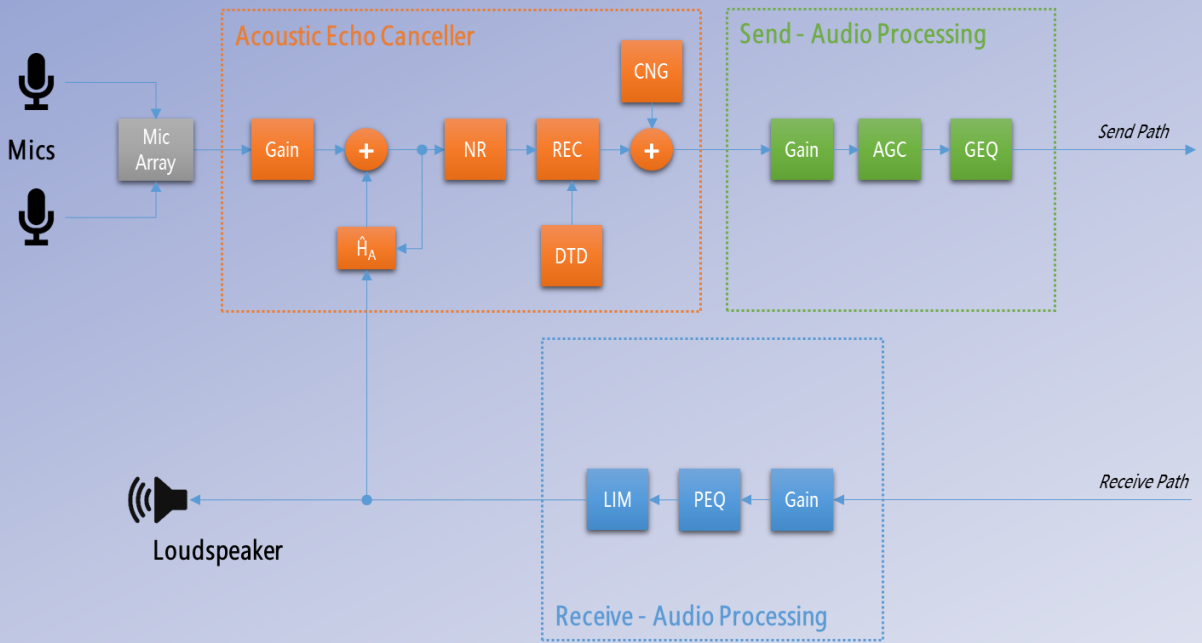

bdSound provides a **complete solution for communications in cars**, to improve the quality of hands-free communications.

It includes several technologies to cancel acoustic echo, reduce engine noise and other sources, managing audio levels for comfortable and safe communications.

bdSound solutions can be **fully customized** according to the specific hardware.

Supported platforms:

- ARM® Cortex® A
- ST® Accordo 2
- ST® Accordo 5

Ask for other CPU

Main features:

- Full duplex **wideband (up to 32kHz) ECNR**
- Dual or **multiple microphone support**
- Dedicated audio and speech processing for hands-free calls and for Automatic Speech Recognition
- **Graphical User Interface** designed to simplify tuning procedure during certification's process
- Field-proven solution, also in very noisy top sport cars
- **Strong support** by bdSound engineer team during development, integration and certification process
- **Successfully integrated and certified with Apple® CarPlay® and Android™ Auto** and compliant to ITU P.1110 and ITU P.1100

Ultra wideband top-quality ECNR

- Full duplex Acoustic Echo Canceller
- Noise Reduction
- Wideband up to 32kHz of sample frequency

Field-proven solution based on the **S2C-A (Simply Sounds Clear - Automotive) technology** by bdSound, specifically designed for automotive applications

Microphone beamforming

bdSound ECNR works with a single microphone. If multiple microphones are available, it is possible to exploit bdSound's microphone array and beamforming technology to **improve speech quality** and **increase the success rate of ASR systems like Apple® Siri®** even more.