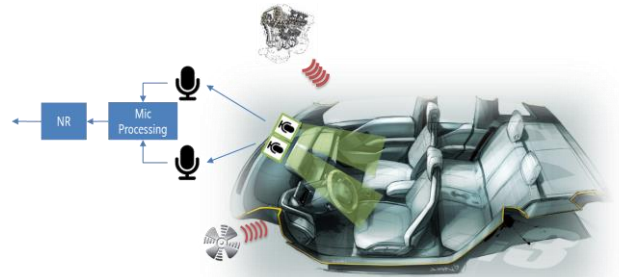

Microphone beamforming

bdSound ECNR works with a single microphone. If multiple microphones are available, it is possible to exploit bdSound's microphone array and beamforming technology to **improve speech quality** and **increase the success rate of ASR systems like Apple® Siri®** even more.