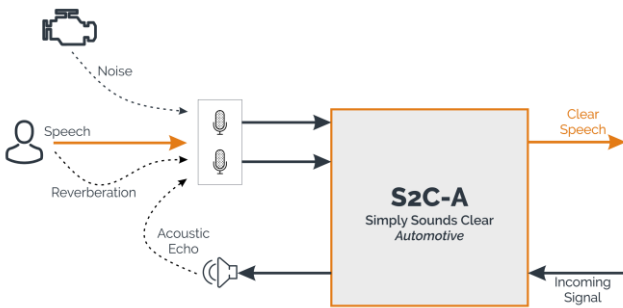

bdSound solutions can be **fully customized** according to the specific hardware.

Supported platforms:

- ARM® Cortex® A
- ST® Accordo 2
- ST® Accordo 5

Ask for other CPU

Main features:

- Full duplex **wideband (up to 32kHz) ECNR**
- Dual or **multiple microphone support**
- Dedicated audio and speech processing for hands-free calls and for Automatic Speech Recognition
- **Graphical User Interface** designed to simplify tuning procedure during certification's process
- Field-proven solution, also in very noisy top sport cars
- **Strong support** by bdSound engineer team during development, integration and certification process
- **Successfully integrated and certified with Apple® CarPlay® and Android™ Auto** and compliant to ITU P.1110 and ITU P.1100

Ultra wideband top-quality ECNR

- Full duplex Acoustic Echo Canceller
- Noise Reduction
- Wideband up to 32kHz of sample frequency

Field-proven solution based on the **S2C-A (Simply Sounds Clear - Automotive) technology** by bdSound, specifically designed for automotive applications